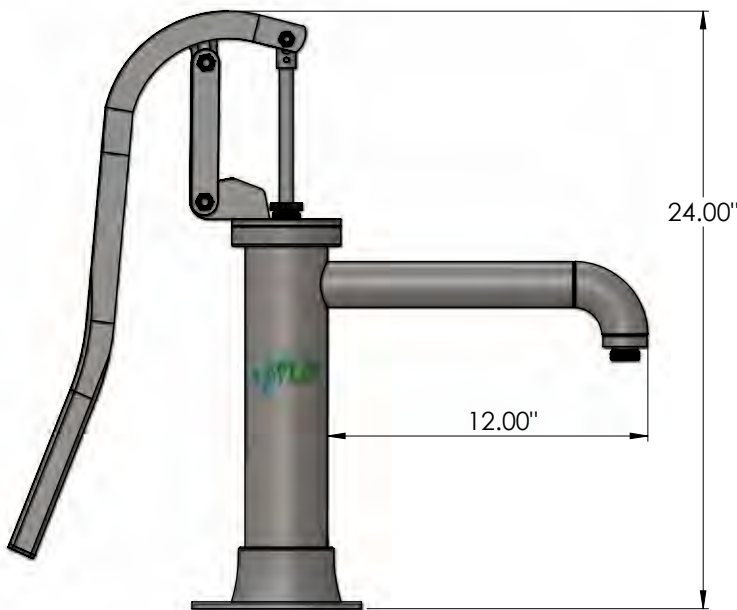

The water play pump is designed for kids of all ages. The hand pump can be mounted to a flat surface like a table or Cadron Creek Play's Stainless Steel Pump Stand that comes with a mounting plate, allowing for a versatile design. It features a 12 inch long spout, allowing the water to fall in a

CADRON CREEK PLAY

Lil Guppy Playground Pump

Cadron Creek Play Playground Pumps are the highest quality playground pumps on the market. Made of Stainless Steel, the pump is hand-polished and manufactured 100% in the USA. With sturdy welds and a five-year warranty, it has minimal maintenance requirements.

PUMP

- 24 inches tall from base to top of the handle
- Made of stainless steel: body, handle, rod, hardware
- Standard 24 inch long handle
- 12 inch long spout
- Designed for heavy-duty kid traffic
- 5-year warranty on all manufactured parts