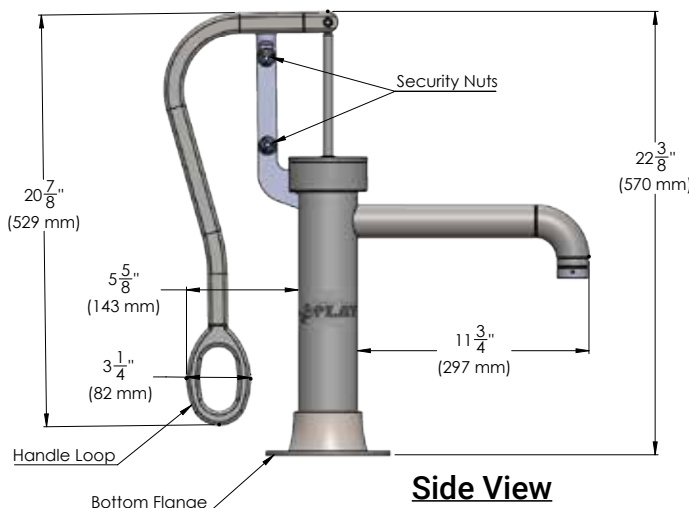

## PUMP

- 22 <sup>3</sup>/<sub>8</sub> inches tall from base to top of the handle
- Made of stainless steel: body, handle, rod, hardware
- Standard 20 <sup>7</sup>/<sub>8</sub> inch long handle
- 11 <sup>3</sup>/<sub>4</sub> inch long spout
- Designed for heavy-duty kid traffic
- 3-year warranty on all manufactured parts