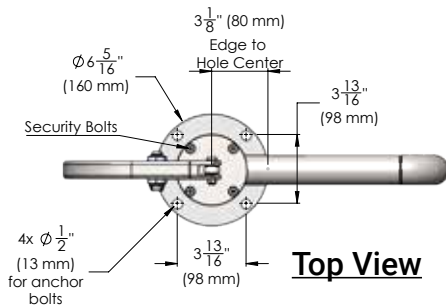

## PUMP

- 22 <sup>3</sup>/<sub>8</sub> inches tall from base to top of the handle
- Made of stainless steel: body, handle, rod, hardware
- Standard 20 <sup>7</sup>/<sub>8</sub> inch long handle
- 11 <sup>3</sup>/<sub>4</sub> inch long spout
- Designed for heavy-duty kid traffic
- 3-year warranty on all manufactured parts