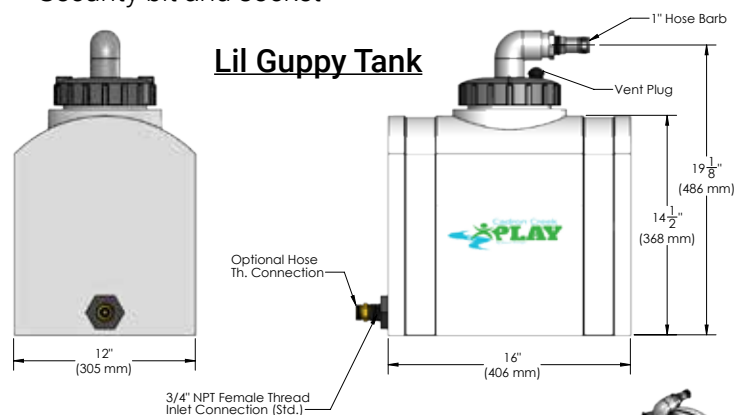

The water play system is designed for kids of all ages. The hand pump can be mounted to a flat surface like a table or Cadron Creek Play's Stainless Steel Pump Stand that comes

with a mounting plate, allowing for a versatile design. The stainless-steel hand pump connects to a durable plastic tank that is connected to a pressurized water line. As the water is pumped out of the tank, it automatically refills, simulating the feel of a pumping water from a well. It features a 12-inch long spout, allowing the water to fall in a designated area. This pump is easy to install and maintain. It has an elegant design but is built for heavy use by little hands. It can also be customized to meet the needs of your project. For example, add a Spout & Shout to the nozzle, which causes the water to spray out of the spout as you pump!

PUMP

- 22^{3/8} inches tall from base to top of the handle
- Made of stainless steel: body, handle, rod, hardware
- Standard 20^{7/8} inch long handle
- 11^{3/4} inch long spout
- Designed for heavy-duty kid traffic
- 5-year warranty on all manufactured parts

PLASTIC TANK

- Custom 8 gallon plastic tank, 16×12×14^{1/2} inches
- 3/4 inch NPT connection for pressurized water line
- Internal float valve to control water levels
- 1 inch diameter reinforced hose with connections

SECURITY FEATURES

- Security nuts for pump handle links
- Security bolts for pump top plate
- Security bit and socket

CONTENTS

- (1) Stainless Steel Playground Pump
- (1) 8 Gallon Plastic Tank with All Required Fittings
- (1) 10 feet -1 inch in Diameter Reinforced Hose
- (2) Hose Connections