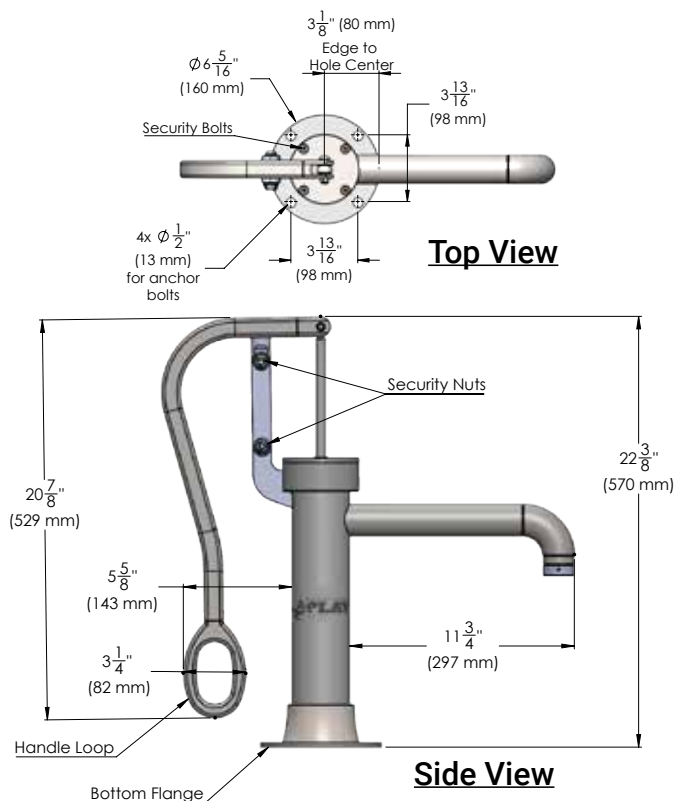

The water play system is designed for kids of all ages. The hand pump can be mounted to a flat surface like a table or Cadron Creek Play's Stainless Steel Pump Stand that comes

with a mounting plate, allowing for a versatile design. The stainless-steel hand pump connects to a durable plastic tank that is connected to a pressurized water line. As the water is pumped out of the tank, it automatically refills, simulating the feel of a pumping water from a well. It features a 12-inch long spout, allowing the water to fall in a designated area. This pump is easy to install and maintain. It has an elegant design but is built for heavy use by little hands. It can also be customized to meet the needs of your project. For example, add a Spout & Shout to the nozzle, which causes the water to spray out of the spout as you pump!

Lil Guppy Playground Pump System

HOW IT WORKS

Water from the pressurized water line fills the plastic tank and automatically shuts off at the fill line. The tank is connected to the pump by a reinforced flexible hose. The children then hand-pump the water out of the tank. The water refills as it's pumped out. The tank can be buried, placed below a deck/table, or even camouflaged to match the playscape's theme. Just be sure to install it in a place where it is out of the sun and can be easily reached for ventilation and maintenance.

PUMP

- 22^{3/8} inches tall from base to top of the handle
- Made of stainless steel: body, handle, rod, hardware
- Standard 20^{7/8} inch long handle
- 11^{3/4} inch long spout
- Designed for heavy-duty kid traffic
- 5-year warranty on all manufactured parts

SECURITY FEATURES

- Security nuts for pump handle links
- Security bolts for pump top plate
- Security bit and socket

CONTENTS

- (1) Stainless Steel Playground Pump
- (1) 8 Gallon Plastic Tank with All Required Fittings
- (1) 10 feet -1 inch in Diameter Reinforced Hose
- (2) Hose Connections