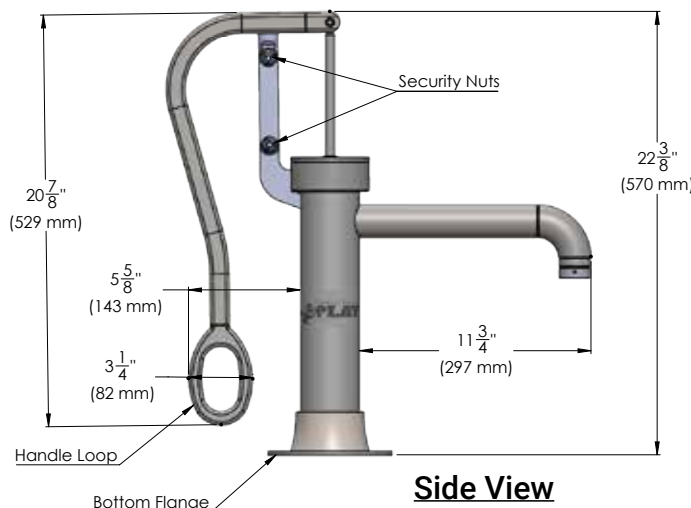

The water play pump is designed for kids of all ages. The hand pump can be mounted to a flat surface like a table or Cadron Creek Play's Stainless Steel Pump Stand that comes with a mounting plate, allowing for a versatile design. It features a 12 inch long spout, allowing the water to fall in a

CADRON CREEK PLAY

Lil Guppy Playground Pump

Cadron Creek Play Playground Pumps are the highest quality playground pumps on the market. Made of Stainless Steel, the pump is hand-polished and manufactured 100% in the USA. With sturdy welds and a five-year warranty, it has minimal maintenance requirements.

PUMP

- 22 ³/₈ inches tall from base to top of the handle
- Made of stainless steel: body, handle, rod, hardware
- Standard 20 ⁷/₈ inch long handle
- 11 ³/₄ inch long spout
- Designed for heavy-duty kid traffic
- 5-year warranty on all manufactured parts