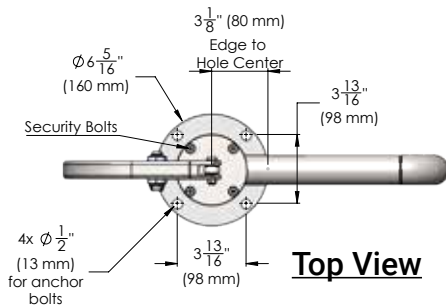

PUMP

- 22 ³/₈ inches tall from base to top of the handle
- Made of stainless steel: body, handle, rod, hardware
- Standard 20 ⁷/₈ inch long handle
- 11 ³/₄ inch long spout
- Designed for heavy-duty kid traffic
- 5-year warranty on all manufactured parts