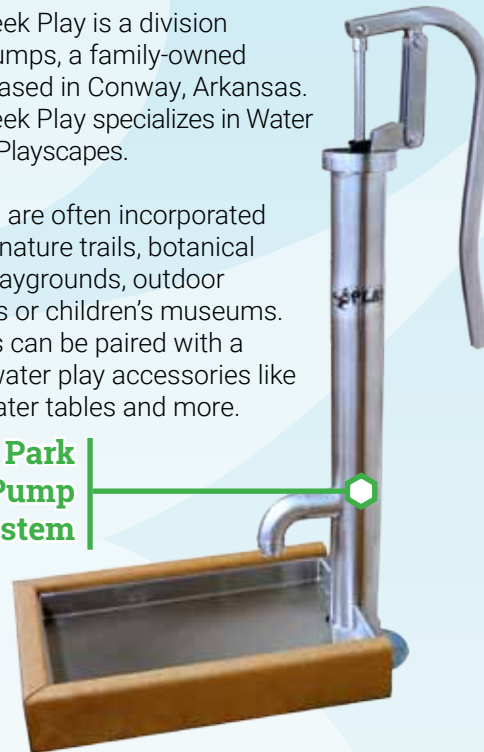

About Us

Cadron Creek Play is a division of Bison Pumps, a family-owned business based in Conway, Arkansas. Cadron Creek Play specializes in Water Pumps for Playscapes.

Our pumps are often incorporated into parks, nature trails, botanical gardens, playgrounds, outdoor classrooms or children's museums. The pumps can be paired with a variety of water play accessories like troughs, water tables and more.

Dog Park Water Pump System